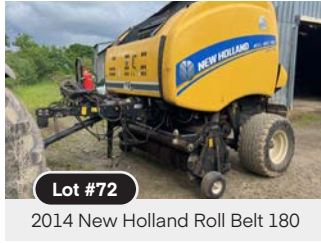

rb RITCHIE BROS.

Don't miss the other French September event:

France's Unreserved Auction 24 - 25 September

Construction, Mining, Transport & Agriculture